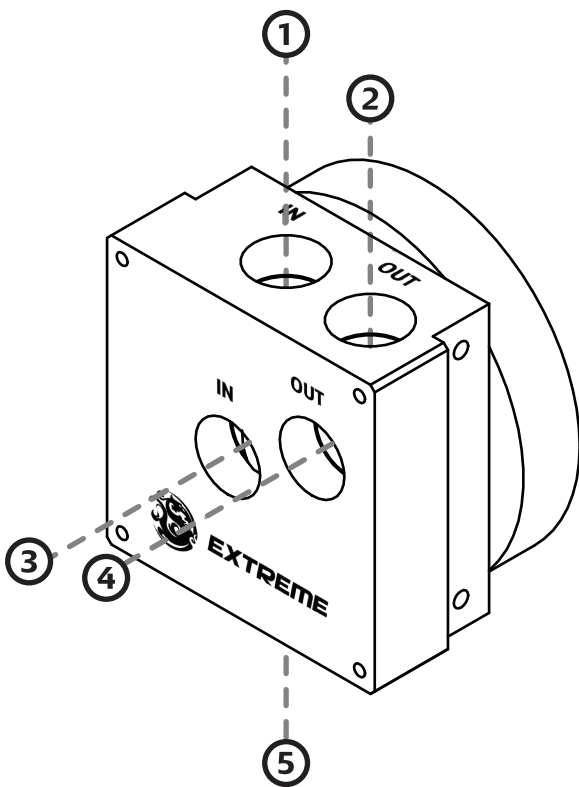

## Installation Guide

- ①  G3/8" Acrylic Anti-Air Chamber 21.5MM
- ②  G3/8" Acrylic Anti-Air Chamber 9MM
- ③  G3/8" Low-Profile Stop Fitting V2
- ④  G3/8" Low-Profile Stop Fitting V2
- ⑤  G3/8" Acrylic Anti-Air Chamber 21.5MM

### Accessories

**M4X6MM SCREW**

**4PCS**

**O-Ring For D5/MCP655**

**1PCS**

**G3/8" D5TOP Acrylic Anti-Air Chamber Set**

**1SET**

+