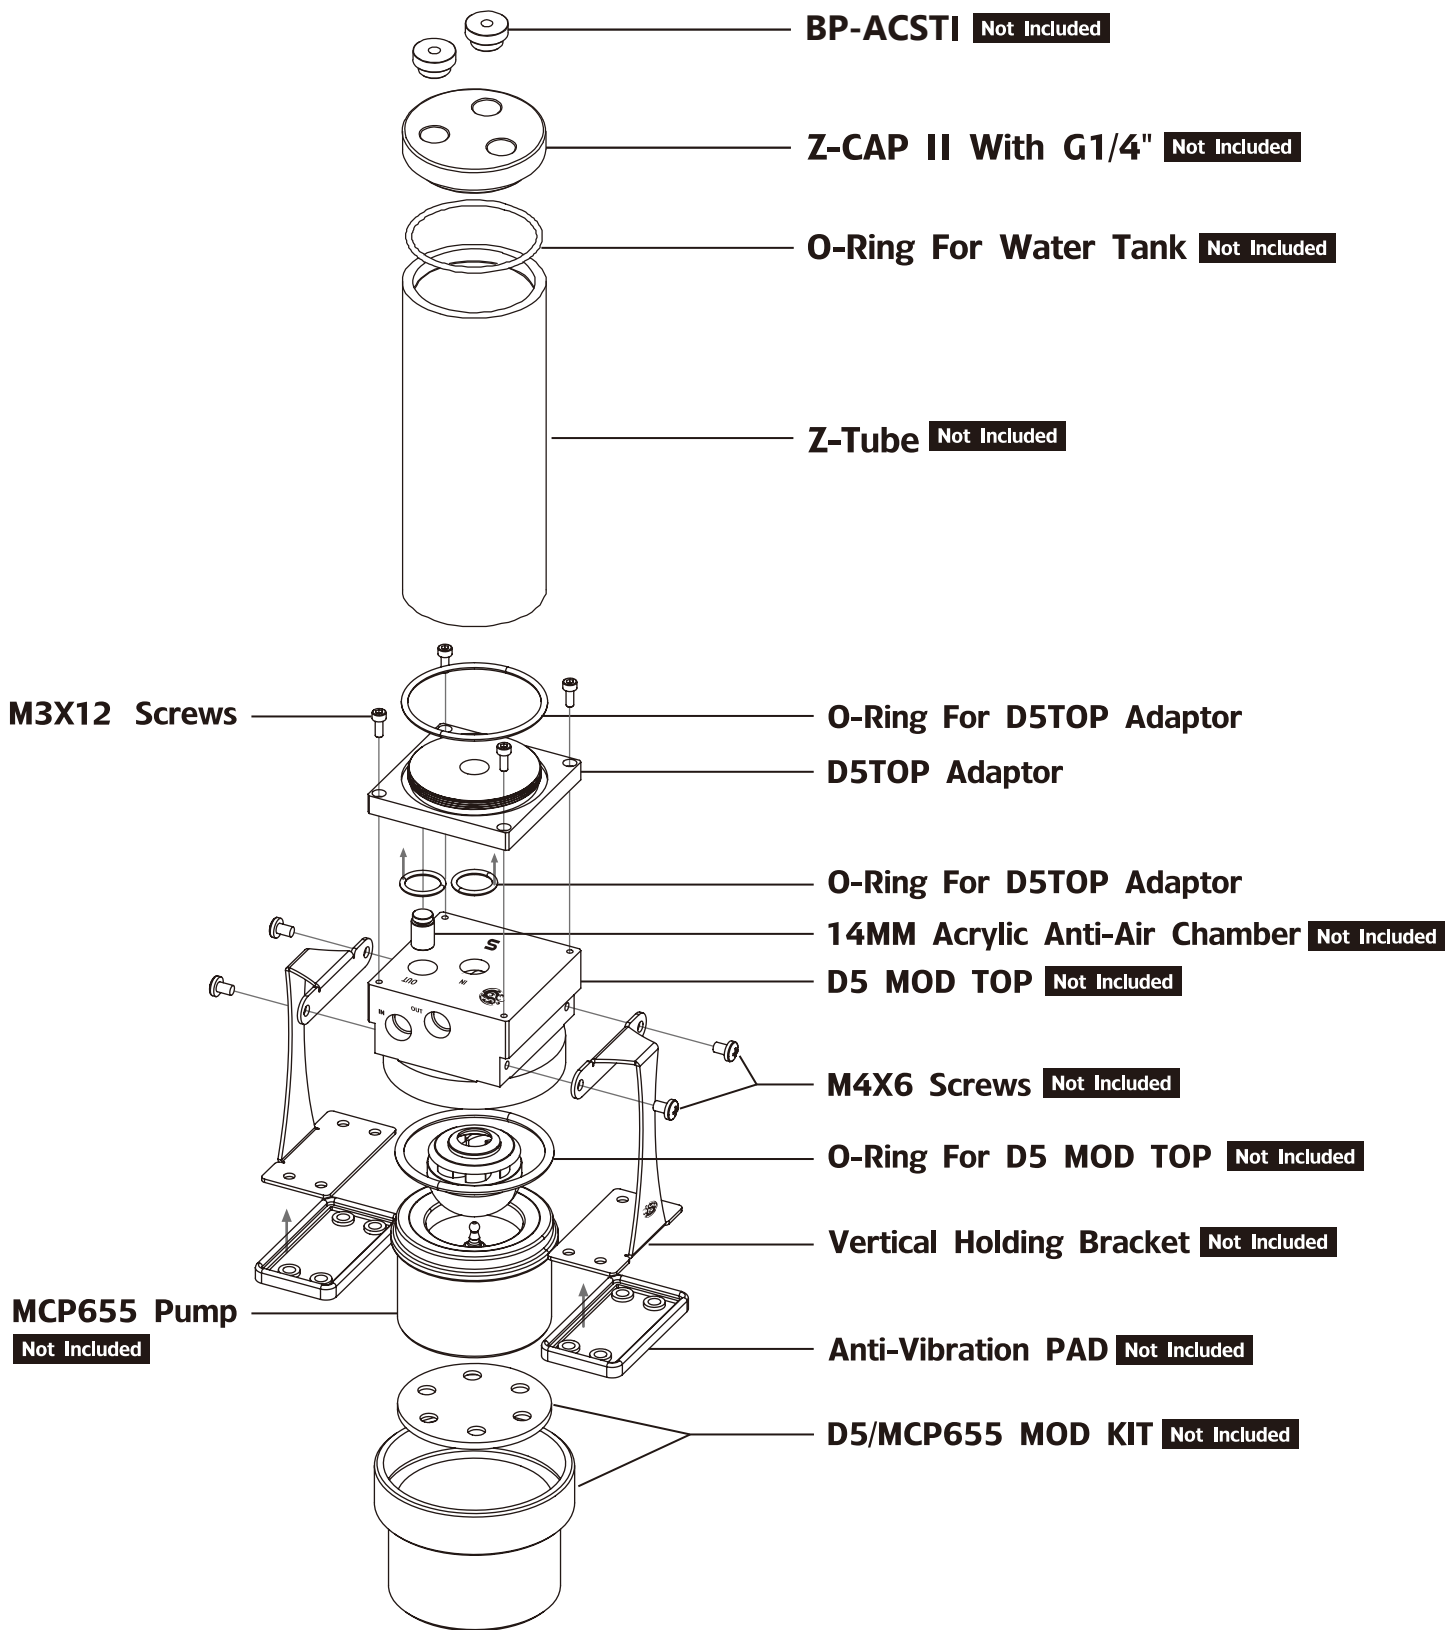

**Bitpower**<sup>®</sup>

# Dual/Single D5 TOP Reservoir Adaptor (White POM)

### **!** Important

Before fill in water, please make sure all the component be installed correctly , avoiding leaking happen and destroy the PC component.

**! Important**

Before fill in water, please make sure all the component be installed correctly , avoiding leaking happen and destroy the PC component.