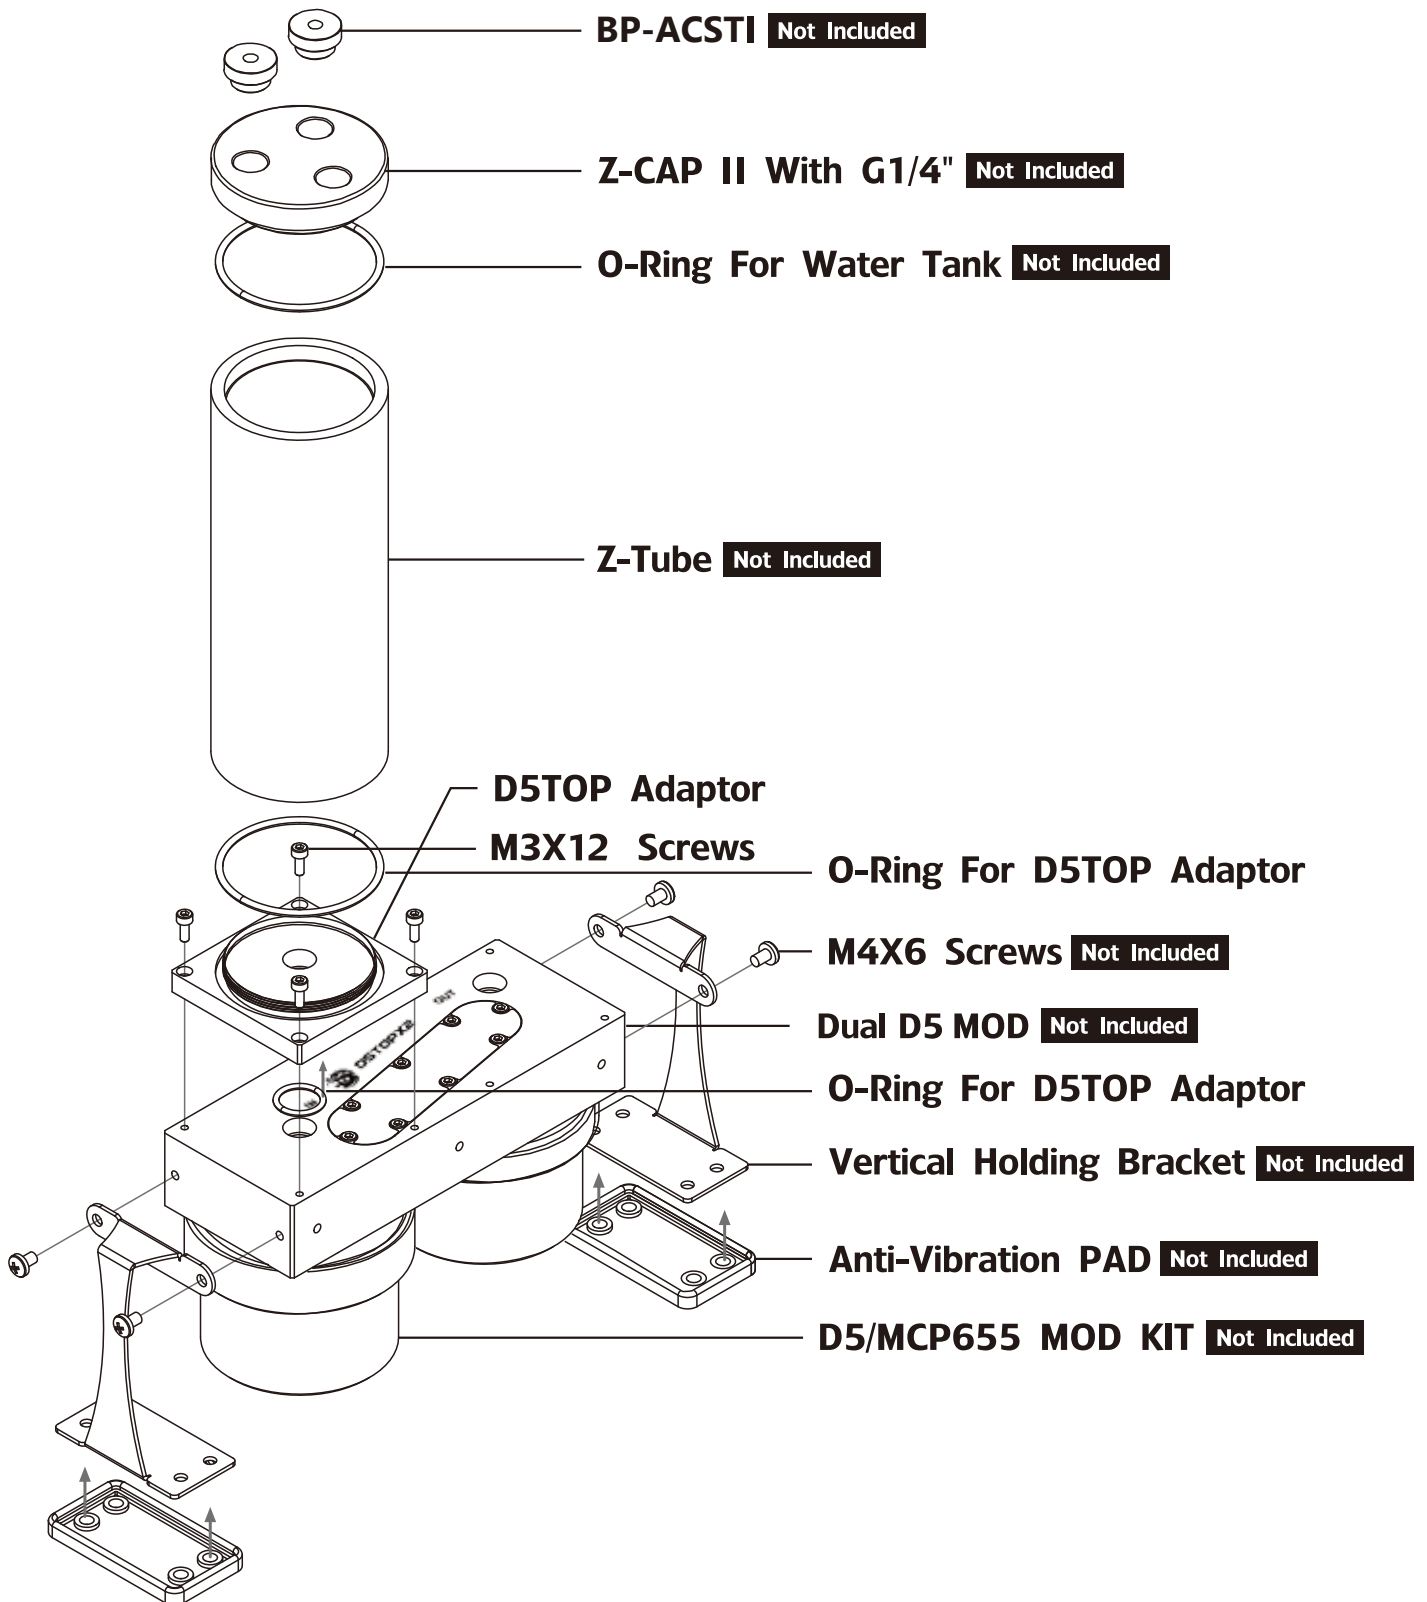

**Bitpower**<sup>®</sup>

# Dual/Single D5 TOP Reservoir Adaptor (White POM)

### **!** Important

Before fill in water, please make sure all the component be installed correctly , avoiding leaking happen and destroy the PC component.

**! Important**

Before fill in water, please make sure all the component be installed correctly , avoiding leaking happen and destroy the PC component.