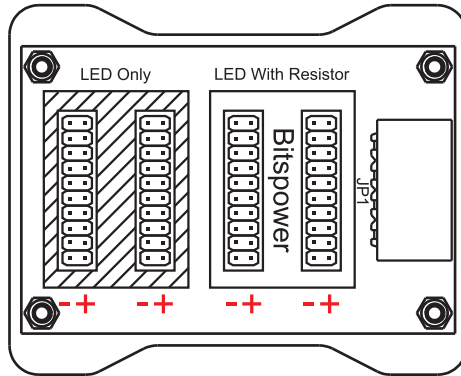

Bitpower[®]

X-Station LED Power Hub Installation Guide

Limited To Use On 12V DC

Big 4PIN Input (Female)

(Not Included)

(Not Included)

Red Connect To +

Black Connect To -

Dimension	78 x 63 x 18 MM	
Accessories	Black Double Side Tape	2 PCS