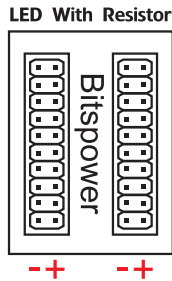

Bitpower[®]

X-Station LED Power Hub Installation Guide

Limited To Use On 12V DC

Big 4PIN Input (Female)

(Not Included)

(Not Included)

Red Connect To +

Black Connect To -

Dimension	78 x 63 x 18 MM	
Accessories	Black Double Side Tape	2 PCS