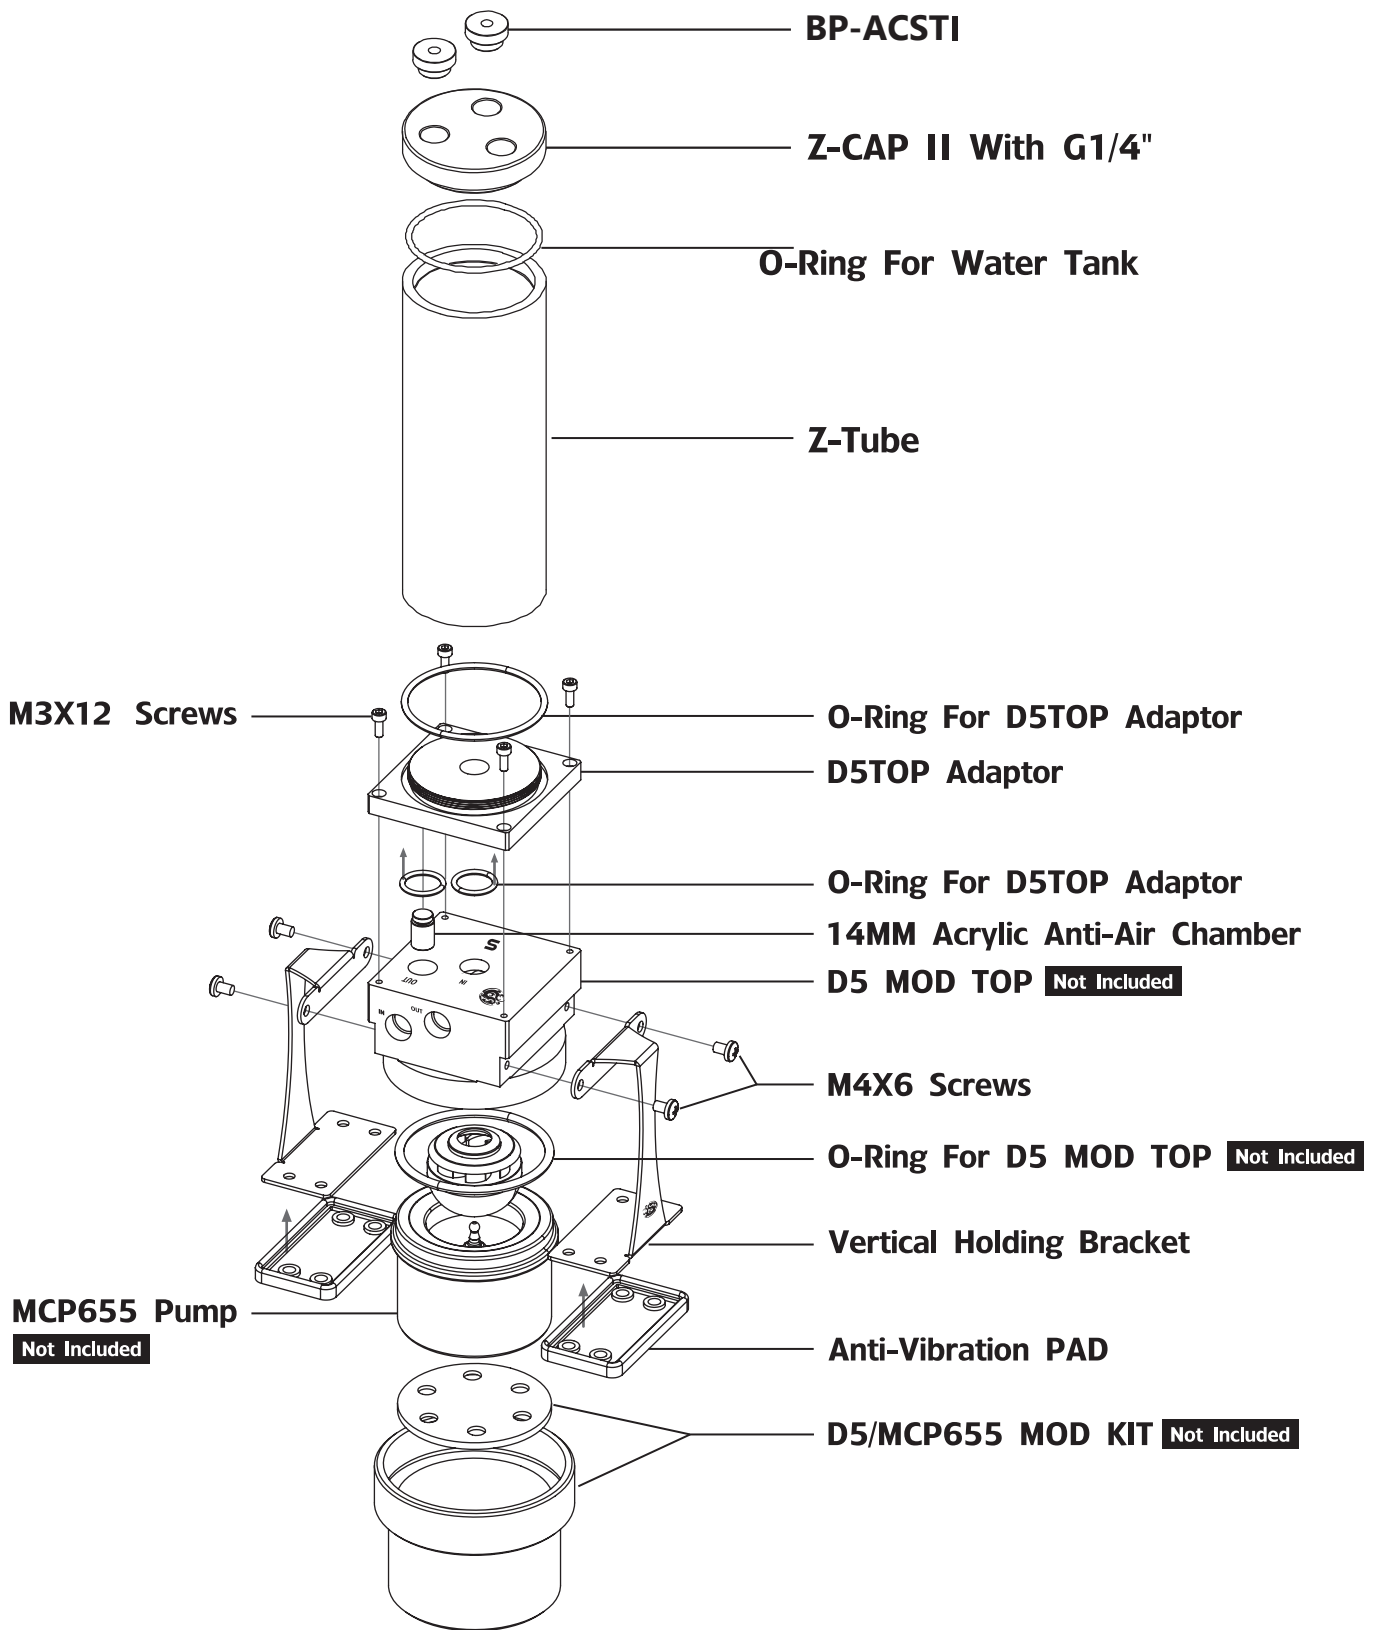

## Dual/Single D5 Top Upgrade Kit Installation Guide

**! Important**

Before fill in water, please make sure all the component be installed correctly , avoiding leaking happen and destroy the PC component.

**! Important**

Before fill in water, please make sure all the component be installed correctly , avoiding leaking happen and destroy the PC component.