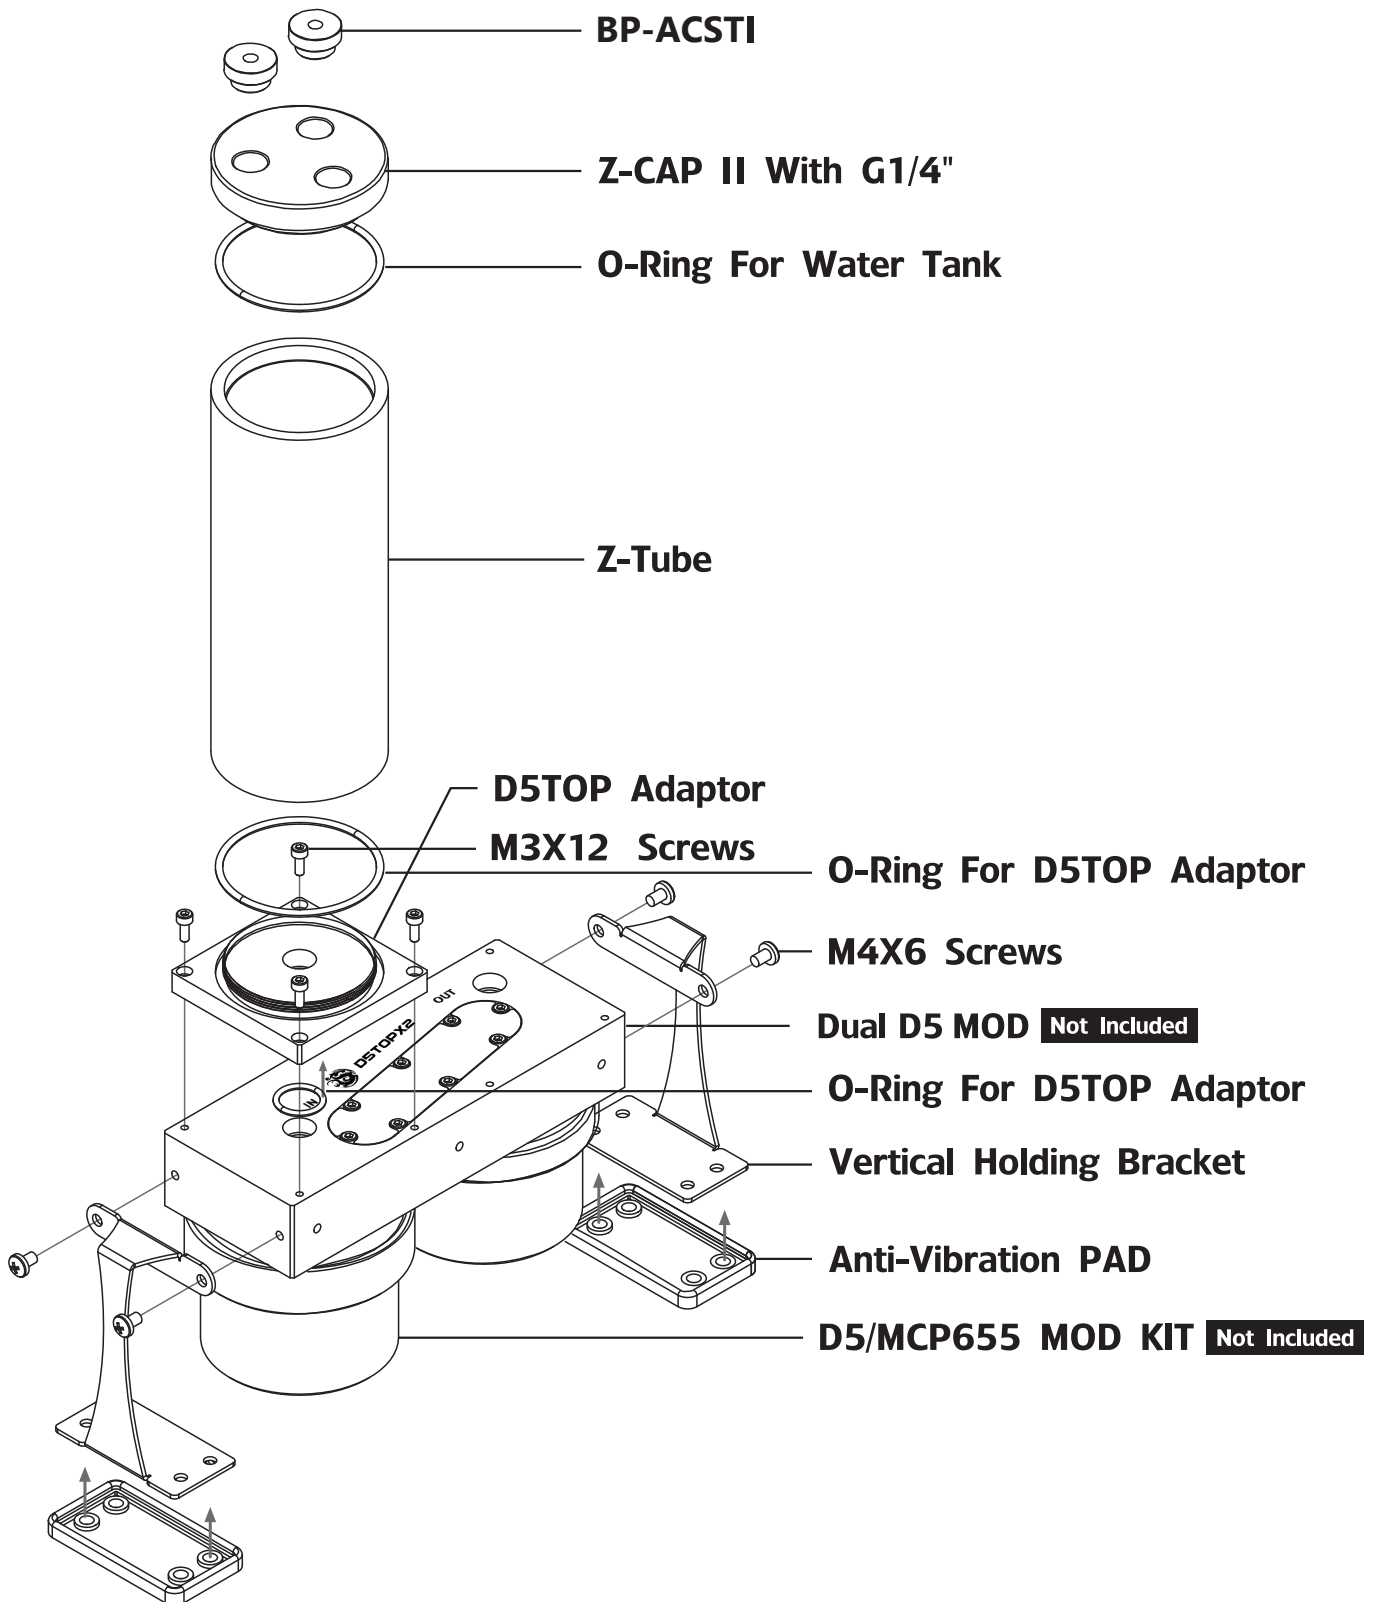

## Dual/Single D5 Top Upgrade Kit Installation Guide

**! Important**

Before fill in water, please make sure all the component be installed correctly , avoiding leaking happen and destroy the PC component.

**! Important**

Before fill in water, please make sure all the component be installed correctly , avoiding leaking happen and destroy the PC component.