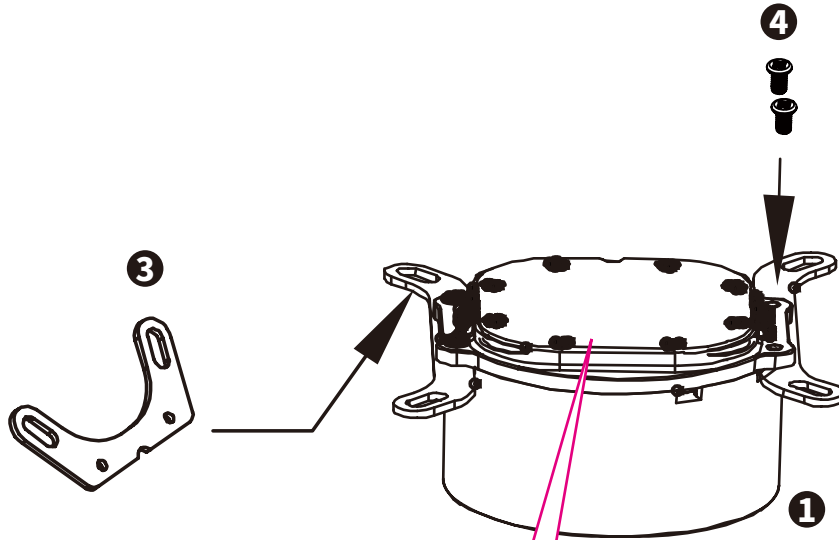

Bitspower®

Compatibility for AM4/AM5

step 1