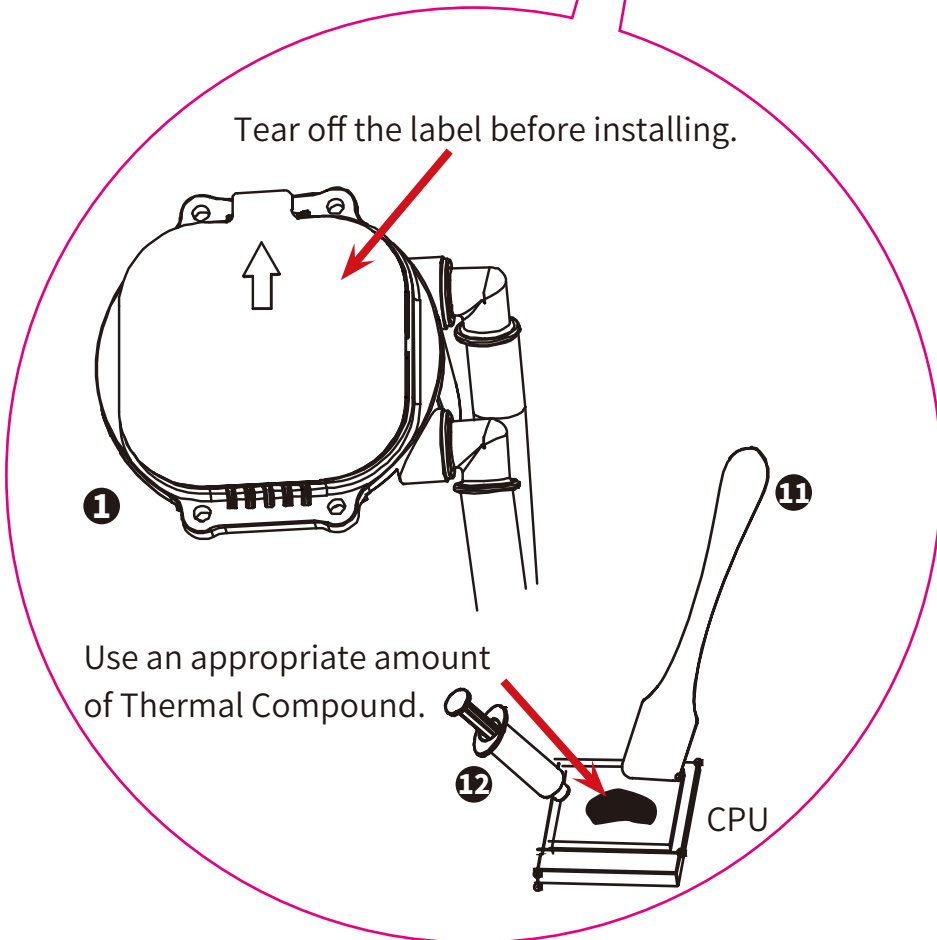

Compatibility for Intel(LGA 1700)

step 1