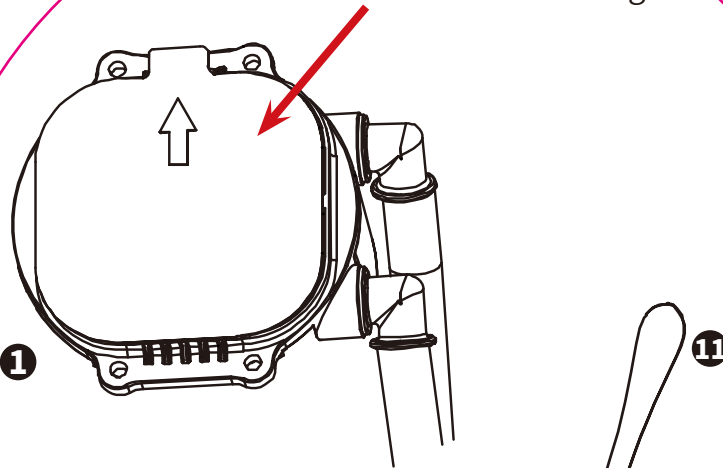

Tear off the label before installing.